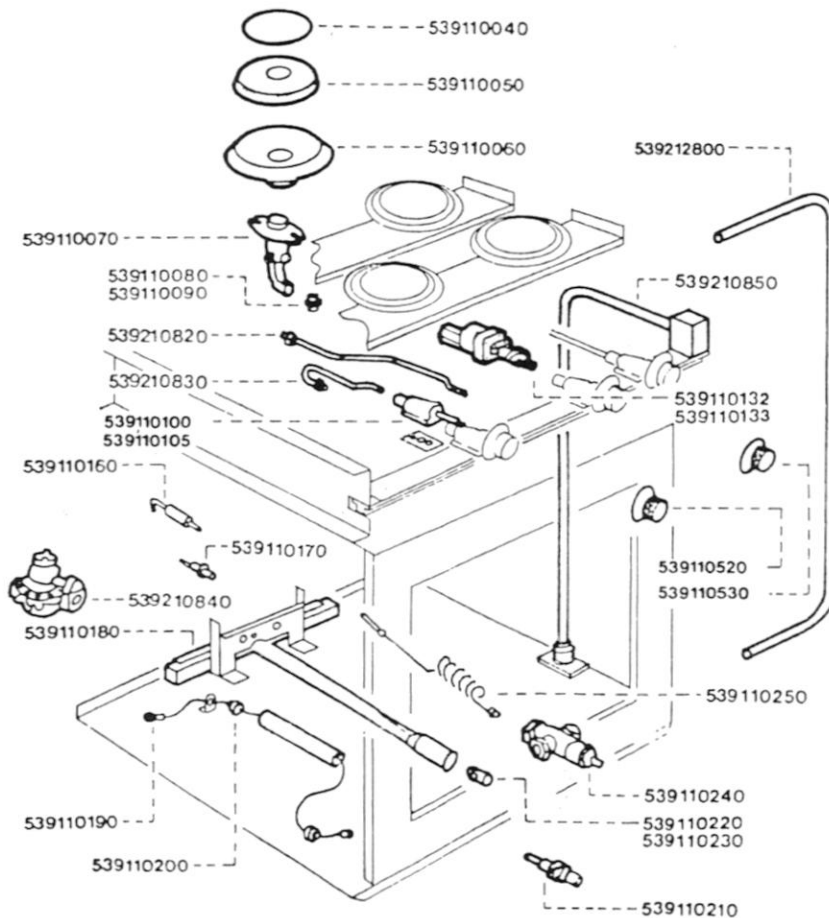

## Range Pipework

Code	No.	Description	Code	No.	Description
5C	539110040	Burner Cap	8B	539110170	Electrode
6C	539110050	Burner Ring	12E	539110180	Oven Burner
10C	539110060	Burner Support	8C	539110190	Electrode Lead c/w Protection Tube
2C	539110070	Venturi	9A	539110200	Ceramic Bush
1B	539110080	Injector — Nat. Gas	4D	539110210	Spark Igniter
1B	539110090	Injector — L.P. Gas	1B	539110220	Injector — Nat. Gas
6C	539140100	Gas Cock — Nat. Gas	1B	539110230	Injector — L.P. Gas
6B	539110520	Knob For Gas Cock	9F	539110240	Flame Failure Valve
11C	539110540	Gas Cock c/w Knob (Not Illustrated)	5C	539110250	Thermocouple
3G	539110132	Oven Thermostat — Nat. Gas	6C	539110105	Gas Cock — L.P. Gas
3G	539110133	Oven Thermostat — L.P. Gas	8C	539210820	Rear Burner Pipe
6B	539110530	Knob For Oven Thermostat	7C	539210830	Front Burner Pipe
6G	539110154	Oven Thermostat c/w Knob — Nat. Gas (Not Illustrated)	2E	539210840	Governor
6G	539110155	Oven Thermostat c/w Knob — L.P. Gas (Not Illustrated)	12E	539210850	Inlet Pipe With Manifold
9B	539110160	Earth Pin	12C	539212800	Thermostat To Oven Burner Pipe