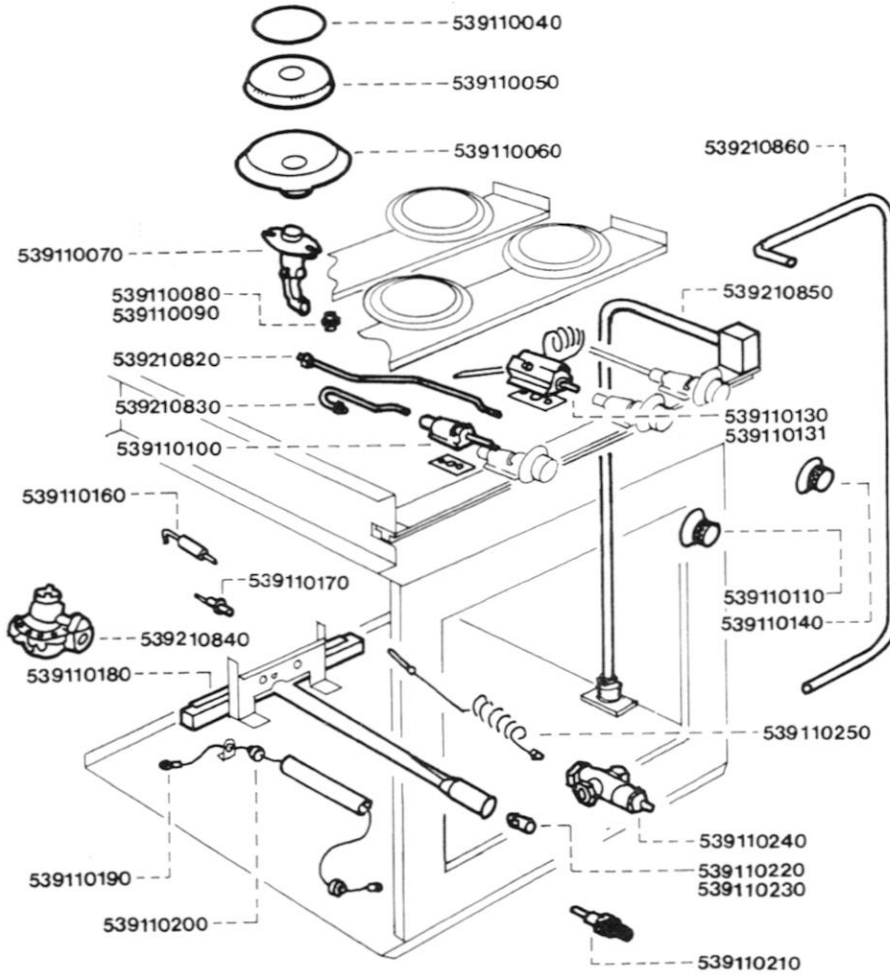

G350/1 OPEN TOP RANGE

Range Pipework

Code	No.	Description	Code	No.	Description
5C	539110040	Burner Cap	9B	539110170	Electrode
6C	539110050	Burner Ring	12E	539110180	Oven Burner
10C	539110060	Burner Support	8C	539110190	Electrode Lead c/w Protection Tube
2C	539110070	Venturi	9A	539110200	Ceramic Bush
1B	539110080	Injector - Nat. Gas	4D	539110210	Spark Igniter
1B	539110090	Injector - LP Gas	1B	539110220	Injector - Nat. Gas
6C	539110100	Gas Cock	1B	539110230	Injector - LP Gas
5B	539110110	Knob for Gas Cock	9F	539110240	Flame failure Valve
11C	539110120	Gas Cock c/w knob (Not illustrated)	5C	539110250	Thermocouple
12G	539110130	Oven Thermostat - Nat. Gas	8C	539210820	Rear Burner Pipe
12G	539110131	Oven Thermostat - LP Gas	7C	539210830	Front Burner Pipe
5B	539110140	Knob for Oven Thermostat	2E	539210840	Governor
2H	539110150	Oven Thermostat c/w knob - Nat Gas (Not illustrated)	12E	539210850	Inlet pipe with manifold
2H	539110151	Oven Thermostat c/w knob - LP Gas (Not illustrated)	10C	539210860	Thermostat to Oven Burner Pipe
9B	539110160	Earth Pin			

Falcon Catering Equipment

Commercial and institutional
catering equipment

Falcon Catering Equipment is a
business name of
Glynwed Consumer & Building Products Ltd.
a member of the
Glynwed International plc
group of companies

Sheet Reference No.

G350/1'0983'002